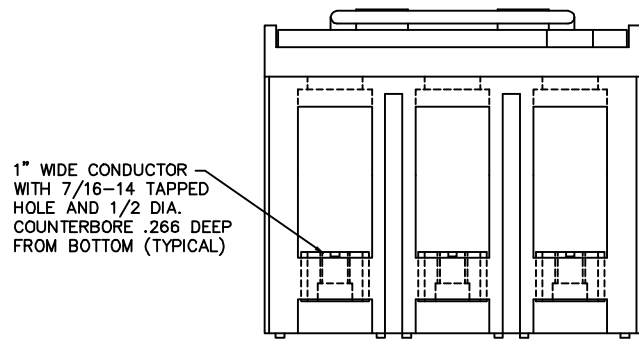

FRONT VIEW

SIDE VIEW

END VIEW

CAT. NO. TK400P
Wire Range 2-250 MCM to 2-3/0 CU

CAT. NO. TK350P
Wire Range 250 TO 500 MCM AL7CU

CLASS T FUSIBLE				
VOLTAGE	AMPACITY	CATALOG NUMBERS		
		1 - POLE *	2 - POLE *	3 - POLE
240 AC/125 DC	400	PT325-1P	PT325-2P	PT325
277 AC (1-P) 480Y/277 AC (2-P & 3-P)	400	PT335-1P	PT335-2P	PT335

* 1-POLE & 2-POLE UNITS HAVE SAME OVERALL DIMENSIONS AS 3 POLE UNITS. 1-POLE UNITS HAVE OUTER POLES OMITTED, 2-POLE UNITS HAVE CENTER POLE OMITTED.

NOTES:

- 240 & 480Y/277 VOLT CLASS T PULLOUTS ARE DESIGNED TO RECEIVE 300 VOLT CLASS T FUSES. FUSES ARE NOT INCLUDED.

REV 3 3-22-99 JWE 325 in-lbs WAS 275; CHANGED CHART TO SHOW 277AC FOR 1 POLE (335-1P)
REV 2 8-25-94 JAE DC NOTE REPLACED WITH RATING ON CHART. (ADDS DC RATING TO 3-POLE UNIT)
REV 1 5-10-94 JAE 1-POLE ADDED, DC RATINGS NOTE ADDED.

400 AMP, 240 & 480Y/277 VOLT FUSIBLE PULLOUT SWITCH		
SCALE:	APPROVED BY:	DRAWN BY JWE
DATE: 2-14-89		REVISED 3
boltswitch, Inc. CRYSTAL LAKE, ILLINOIS 60014		DRAWING NUMBER O-1473