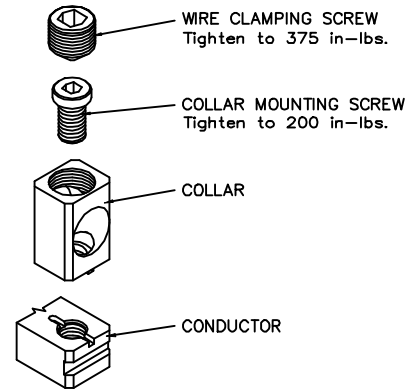

FRONT VIEW

SIDE VIEW

END VIEW

CAT. NO. TK400P
Wire Range 2-250 MCM to 2-3/0 CU

CAT. NO. TK350P
Wire Range 250 TO 500 MCM AL7CU

CLASS T FUSIBLE				
VOLTAGE	AMPACITY	CATALOG NUMBERS		
		1 - POLE *	2 - POLE *	3 - POLE
240 AC/125 DC	400	PT325-1P	PT325-2P	PT325
277 AC (1-P) 480Y/277 AC (2-P & 3-P)	400	PT335-1P	PT335-2P	PT335

* 1-POLE & 2-POLE UNITS HAVE SAME OVERALL DIMENSIONS AS 3 POLE UNITS. 1-POLE UNITS HAVE OUTER POLES OMITTED, 2-POLE UNITS HAVE CENTER POLE OMITTED.

NOTES:

- 240 & 480Y/277 VOLT CLASS T PULLOUTS ARE DESIGNED TO RECEIVE 300 VOLT CLASS T FUSES. FUSES ARE NOT INCLUDED.

REV 3 3-22-99 JWE 325 in-lbs WAS 275; CHANGED CHART TO SHOW 277AC FOR 1 POLE (335-1P)
REV 2 8-25-94 JAE DC NOTE REPLACED WITH RATING ON CHART. (ADDS DC RATING TO 3-POLE UNIT)
REV 1 5-10-94 JAE 1-POLE ADDED, DC RATINGS NOTE ADDED.

400 AMP, 240 & 480Y/277 VOLT FUSIBLE PULLOUT SWITCH		
SCALE:	APPROVED BY:	DRAWN BY JWE
DATE: 2-14-89		REVISED 3
boltswitch, Inc. CRYSTAL LAKE, ILLINOIS 60014		DRAWING NUMBER O-1473