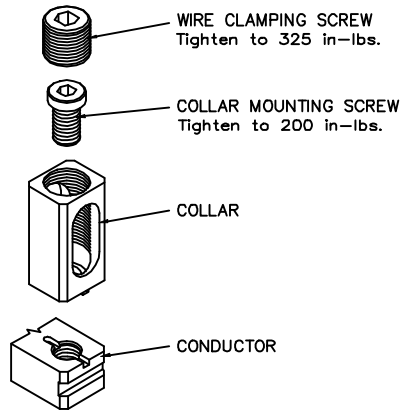

FRONT VIEW

SIDE VIEW

END VIEW

CAT. NO. TK400P
Wire Range 2-250 MCM to 2-3/0 CU

CAT. NO. TK350P
Wire Range 250 TO 500 MCM AL7CU

CLASS T FUSIBLE				
VOLTAGE	AMPACITY	CATALOG NUMBERS		
		1 - POLE *	2 - POLE *	3 - POLE
240 AC/125 DC	400	PT325-1P	PT325-2P	PT325
277 AC (1-P) 480Y/277 AC (2-P & 3-P)	400	PT335-1P	PT335-2P	PT335

* 1-POLE & 2-POLE UNITS HAVE SAME OVERALL DIMENSIONS AS 3 POLE UNITS. 1-POLE UNITS HAVE OUTER POLES OMITTED, 2-POLE UNITS HAVE CENTER POLE OMITTED.

NOTES:

- 240 & 480Y/277 VOLT CLASS T PULLOUTS ARE DESIGNED TO RECEIVE 300 VOLT CLASS T FUSES. FUSES ARE NOT INCLUDED.

REV 3 3-22-99 JWE 325 in-lbs WAS 275; CHANGED CHART TO SHOW 277AC FOR 1 POLE (335-1P)
REV 2 8-25-94 JAE DC NOTE REPLACED WITH RATING ON CHART. (ADDS DC RATING TO 3-POLE UNIT)
REV 1 5-10-94 JAE 1-POLE ADDED, DC RATINGS NOTE ADDED.

400 AMP, 240 & 480Y/277 VOLT FUSIBLE PULLOUT SWITCH		
SCALE:	APPROVED BY:	DRAWN BY JWE
DATE: 2-14-89		REVISED 3
boltswitch, Inc. CRYSTAL LAKE, ILLINOIS 60014		DRAWING NUMBER O-1473