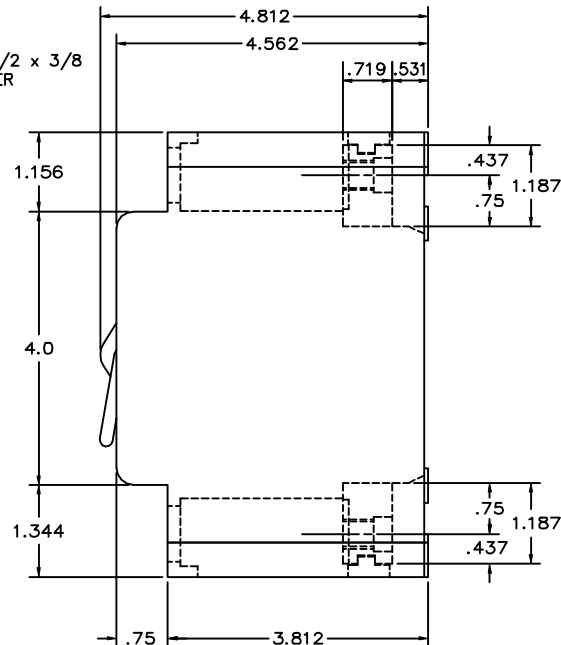

FRONT VIEW

SIDE VIEW

END VIEW

CAT. NO. TK400P
Wire Range 2-250 MCM to 2-3/0 CU

CAT. NO. TK350P
Wire Range 250 TO 500 MCM AL7CU

CLASS T FUSIBLE				
VOLTAGE	AMPACITY	CATALOG NUMBERS		
		1 - POLE *	2 - POLE *	3 - POLE
240 AC/125 DC	400	PT325-1P	PT325-2P	PT325
277 AC (1-P) 480Y/277 AC (2-P & 3-P)	400	PT335-1P	PT335-2P	PT335

* 1-POLE & 2-POLE UNITS HAVE SAME OVERALL DIMENSIONS AS 3 POLE UNITS. 1-POLE UNITS HAVE OUTER POLES OMITTED, 2-POLE UNITS HAVE CENTER POLE OMITTED.

NOTES:

- 240 & 480Y/277 VOLT CLASS T PULLOUTS ARE DESIGNED TO RECEIVE 300 VOLT CLASS T FUSES. FUSES ARE NOT INCLUDED.

REV 3 3-22-99 JWE 325 in-lbs WAS 275; CHANGED CHART TO SHOW 277AC FOR 1 POLE (335-1P)
REV 2 8-25-94 JAE DC NOTE REPLACED WITH RATING ON CHART. (ADDS DC RATING TO 3-POLE UNIT)
REV 1 5-10-94 JAE 1-POLE ADDED, DC RATINGS NOTE ADDED.

400 AMP, 240 & 480Y/277 VOLT FUSIBLE PULLOUT SWITCH		
SCALE:	APPROVED BY:	DRAWN BY JWE
DATE: 2-14-89		REVISED 3
boltswitch, Inc. CRYSTAL LAKE, ILLINOIS 60014		DRAWING NUMBER O-1473